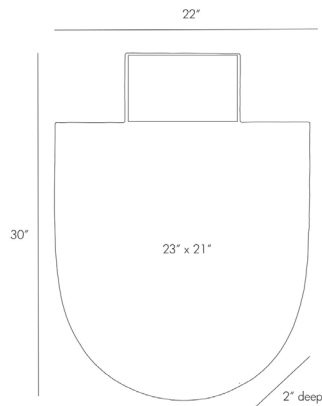

ARTERIOS

LIANNA MIRROR

2794
H: 30 IN, W: 22 IN, D: 2 IN
Gold
Contract Suitable As Is

The Lianna Mirror's unique shape is a statement in itself, but combined with a hammered, gold-finished iron frame and black chiseled marble crown, it becomes a true focal point for any room. Features a security cleat attachment. Marble may vary.

APPEARANCE

Material	Iron, Marble, Mirror
Material Type	Chiseled, Painted
Finish	Black, Plain
Finish Will Vary	true
Top Coat/Sealant	true

DIMENSIONS

Mirror Size	6 H: 23 IN, W: 21 IN
-------------	-------------------------

SHIPPING

Shipping Requirements	TruckShip
Product Weight	29 LBS
Gross Weight 1	39.4 LBS
Shipping Box 1	H: 35 IN, L: 27 IN, W: 12 IN

ADDITIONAL INFO

Features	T-Screw Hardware Included
Hanger Position	Vertical Only
Hanger Type	Security Cleat
Hanger Size	12"