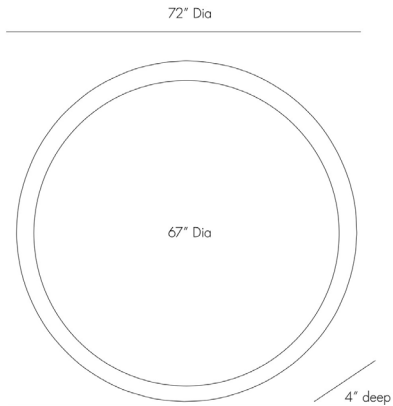

ARTERIO RS

LESLEY LARGE MIRROR

4106
Dia: 72.00 IN, D: 4 IN
Light Walnut
Contract Suitable As Is

Neutral yet stoic, the Lesley Mirror's light-walnut frame and plain mirror bring peace of mind with seamless symmetry. Features a security cleat attachment. Finish will vary.

APPEARANCE

| | |
|------------------|--------------|
| Material | Mirror, Wood |
| Material Type | Sandblasted |
| Finish | Plain |
| Finish Will Vary | true |
| Top Coat/Sealant | false |

DIMENSIONS

| | |
|-------------|---------------|
| Mirror Size | Dia: 67.00 IN |
|-------------|---------------|

SHIPPING

| | |
|-----------------------|-----------------------------|
| Shipping Requirements | TruckShip |
| Product Weight | 245 LBS |
| Gross Weight 1 | 295 LBS |
| Shipping Box 1 | H: 77 IN, L: 77 IN, W: 7 IN |

ADDITIONAL INFO

| | |
|-----------------|---------------------------|
| Features | T-Screw Hardware Included |
| Hanger Position | Vertical Only |
| Hanger Type | Security Cleat |
| Hanger Size | 40" |