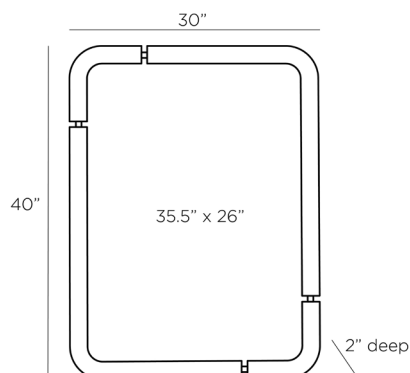

ARTERIOS

MULHOLLAND MIRROR

4679

H: 40 IN, W: 30 IN, D: 2 IN

Sable

Contract Suitable As Is

Simplicity by design brings this mirror to life. The frame is crafted from oak, with a sable finish and ribbed texture carved into the wood for visual interest. An unexpected touch is the adjacent breaks in the frame, exposing the antiqued brass frame beneath and creating a dynamic balance. Security cleat hanging hardware allows for vertical hanging only. Finish will vary.

APPEARANCE

Material	Brass, Mirror, Oak Wood
Material Type	
Finish	Antique Brass, Plain, Sable
Finish Will Vary	true
Top Coat/Sealant	true

DIMENSIONS

Mirror Size	H: 35.5 IN, W: 26 IN
-------------	----------------------

SHIPPING

Shipping Requirements	TruckShip
Product Weight	48.5 LBS
Gross Weight 1	92.59 LBS
Shipping Box 1	H: 37 IN, L: 47 IN, W: 11 IN

ADDITIONAL INFO

Features	T-Screw Hardware Included
Hanger Position	Vertical Only
Hanger Type	Security Cleat
Hanger Size	18"