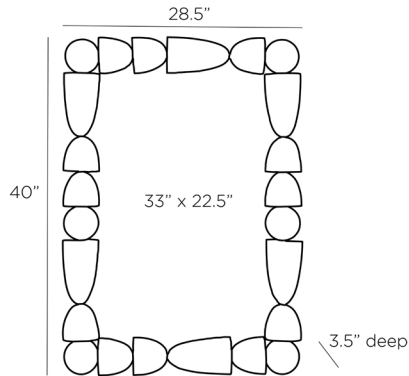

ARTERIO RS

MONTEGO MIRROR

4680

H: 40 IN, W: 28.5 IN, D: 3.5 IN

Ebony, Gray Wash

Contract Suitable As Is

Inspired by totemic structures, this unique concept utilizes geometric forms to create a modern and stunning frame. Varying forms of oak wood and iron in tones of gray wash, ebony, and bronze finishes, on each shape bring the mirror to life. Security cleat hanging hardware allows this mirror to hang vertically or horizontally. Finish will vary.

DIMENSIONS

| | |
|-------------|----------------------|
| Mirror Size | H: 33 IN, W: 22.5 IN |
|-------------|----------------------|

SHIPPING

| | |
|----------------|-------------------------------------|
| Product Weight | 46.96 LBS |
| Gross Weight 1 | 56.88 LBS |
| Shipping Box 1 | H: 42.52 IN, L: 31.5 IN, W: 5.91 IN |

ADDITIONAL INFO

| | |
|-----------------|-----------------------|
| Hanger Position | Vertical & Horizontal |
| Hanger Type | Security Cleat |
| Hanger Size | 18" |

CONTRACT

| | |
|-------------------|------|
| Contract Suitable | true |
|-------------------|------|