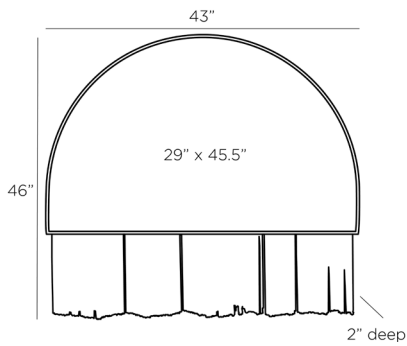

ARTERIOS

OZZY MIRROR

4683
H: 43 IN, W: 46 IN, D: 2 IN
Antique Brass
Contract Suitable As Is

Exuding art deco glamour with a slight edge, this stunning mirror takes the spotlight. The demilune mirror is framed in antiqued brass iron with antiqued brass chain detailing that gives the piece a uniqueness look to any wall. Security cleat hanging hardware allows this mirror to hang vertically. Finish will vary.

APPEARANCE

Material	Brass, Iron, Mirror
Finish	Antique Brass, Plain
Finish Will Vary	true
Top Coat/Sealant	true

DIMENSIONS

Mirror Size	12 H: 29 IN, W: 45.5 IN
-------------	----------------------------

SHIPPING