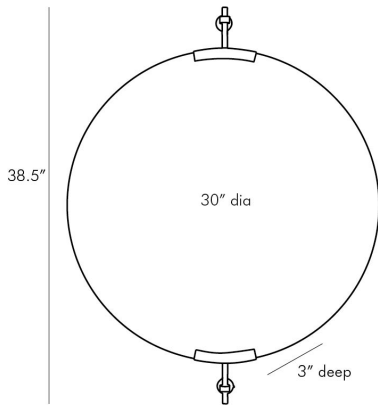

ARTERIO RS

MADDEN ROUND MIRROR

4729
H: 38.5 IN, W: 30 IN, D: 3 IN
Polished Nickel
Contract Suitable As Is

Hovering ever-so-slightly against the wall this brilliant mirror performs "depth-defying" feats. Two polished nickel brackets hold a large round plain glass mirror that appears almost flush with the wall offering a more streamlined look. Two security cleat hanging hardware attachments allow this piece to hang horizontally or vertically. Also available in antique brass (4730).

APPEARANCE

Material Brass, Mirror
Finish Plain, Polished Nickel
Top Coat/Sealant false

DIMENSIONS

Mirror Size Dia: 30.00 IN

SHIPPING

Shipping Requirements TruckShip
Product Weight 26 LBS
Gross Weight 1 62.5 LBS
Shipping Box 1 H: 40 IN, L: 45 IN, W: 10 IN

ADDITIONAL INFO

Features T-Screw Hardware Included
Hanger Position Vertical & Horizontal
Hanger Type Security Cleat
Hanger Size 12"

CONTRACT

Contract Suitable true