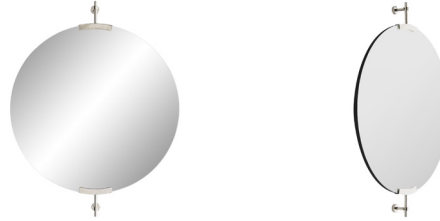

ARTERIO RS

MADDEN ROUND MIRROR

4729
H: 38.5 IN, W: 30 IN, D: 3 IN
Polished Nickel
Contract Suitable As Is

Hovering ever-so-slightly against the wall this brilliant mirror performs "depth-defying" feats. Two polished nickel brackets hold a large round plain glass mirror that appears almost flush with the wall offering a more streamlined look. Two security cleat hanging hardware attachments allow this piece to hang horizontally or vertically. Also available in antique brass (4730).

APPEARANCE

Material Brass, Mirror
Finish Plain, Polished Nickel
Top Coat/Sealant false

DIMENSIONS

Mirror Size Dia: 30.00 IN

SHIPPING

Shipping Requirements TruckShip
Product Weight 26 LBS
Gross Weight 1 62.5 LBS
Shipping Box 1 H: 40 IN, L: 45 IN, W: 10 IN

ADDITIONAL INFO

Features T-Screw Hardware Included
Hanger Position Vertical & Horizontal
Hanger Type Security Cleat
Hanger Size 12"

CONTRACT

Contract Suitable true