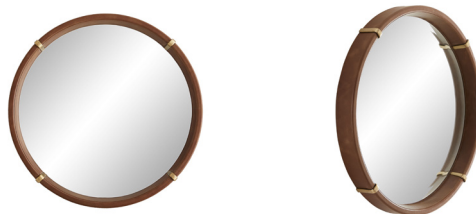

ARTERIOS

EDMUND MIRROR

4846

Dia: 30.00 IN, D: 3.5 IN

Brown Leather

Contract Suitable As Is

The simple sphere design of this brown leather-wrapped mirror delivers a rustic aesthetic to a wall space. Solid antique brass pieces cuff the natural frame which surrounds beveled glass recalling the artistry of vintage watch bands. Opulent yet austere this mirror delivers a classic and masculine appeal to any room. Features a security cleat attachment. finish will vary.

APPEARANCE

Material	Brass, Leather, Mirror
Finish	Antique Brass, Brown, Plain
Finish Will Vary	true
Top Coat/Sealant	false

DIMENSIONS

Mirror Size	Dia: 27.00 IN
-------------	---------------

SHIPPING

Product Weight	29.5 LBS
Gross Weight 1	41 LBS
Shipping Box 1	H: 34 IN, L: 34 IN, W: 5 IN

ADDITIONAL INFO

Features	T-Screw Hardware Included
Hanger Position	Vertical Only
Hanger Type	Security Cleat

CONTRACT

Contract Suitable	true
-------------------	------