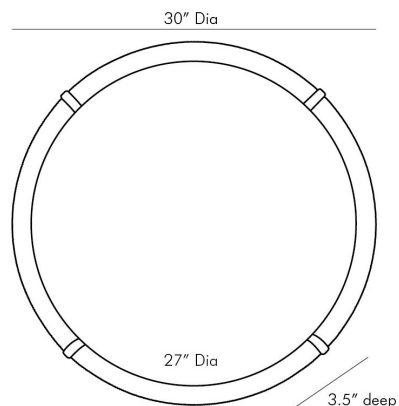

ARTERIOS

EDMUND MIRROR

4846

Dia: 30.00 IN, D: 3.5 IN

Brown Leather

Contract Suitable As Is

The simple sphere design of this brown leather-wrapped mirror delivers a rustic aesthetic to a wall space. Solid antique brass pieces cuff the natural frame which surrounds beveled glass recalling the artistry of vintage watch bands. Opulent yet austere this mirror delivers a classic and masculine appeal to any room. Features a security cleat attachment. finish will vary.

APPEARANCE

Material	Brass, Leather, Mirror
Finish	Antique Brass, Brown, Plain
Finish Will Vary	true
Top Coat/Sealant	false

DIMENSIONS

Mirror Size	Dia: 27.00 IN
-------------	---------------

SHIPPING

Product Weight	29.5 LBS
Gross Weight 1	41 LBS
Shipping Box 1	H: 34 IN, L: 34 IN, W: 5 IN

ADDITIONAL INFO

Features	T-Screw Hardware Included
Hanger Position	Vertical Only
Hanger Type	Security Cleat

CONTRACT

Contract Suitable	true
-------------------	------