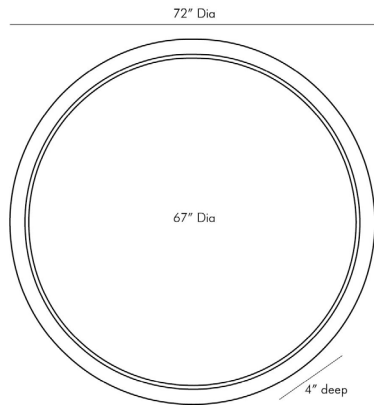

ARTERIO RS

LESLEY LARGE MIRROR

4848
Dia: 72.00 IN, D: 4 IN
Whitewash
Contract Suitable As Is

Neutral yet stoic the Lesley Mirror's large-scale whitewash mango wood frame and plain mirror bring peace of mind to a space with seamless symmetry. Features a security cleat attachment. Finish may vary.

APPEARANCE

Material Mango Wood, Mirror
Finish Plain, White Wash
Top Coat/Sealant false

DIMENSIONS

Mirror Size Dia: 67.00 IN

SHIPPING

Shipping Requirements TruckShip
Product Weight 214 LBS
Gross Weight 1 272 LBS
Shipping Box 1 H: 77 IN, L: 77 IN, W: 11 IN

ADDITIONAL INFO

Features T-Screw Hardware Included
Hanger Position Vertical Only
Hanger Type Security Cleat
Hanger Size 40"

CONTRACT

Contract Suitable true