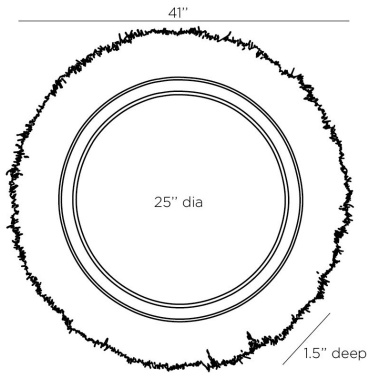

## KAI MIRROR

5017

Dia: 41.00 IN, D: 1.5 IN

Natural

Contract Suitable As Is

Inspired by handmade Amish brooms, the Kai Mirror is made from natural abaca fibers. The textural abaca is wrapped around a solid frame and secured with a contrasting band to create a fringed effect circling a central plain mirror. Abaca will vary. Security cleat hanging hardware included.

### DIMENSIONS

Mirror Size	Dia: 25.00 IN
-------------	---------------