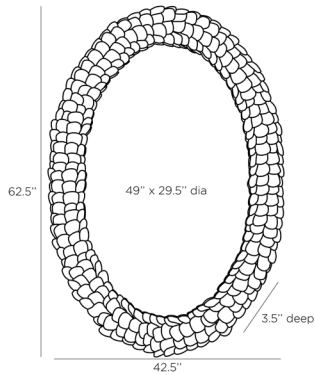

ARTERIO RS

LUMIS MIRROR

5020
H: 62.5 IN, W: 42.5 IN, D: 3.5 IN
White
Contract Suitable As Is

It takes hundreds of hand-strung coconut shell pieces to make our statement Lumis Mirror. Rich, natural texture unique to each piece of shell — they are layered over a bullnose frame and given a soft white finish. Shells will vary. Security cleat hanging hardware included and allows for vertical or horizontal display.

APPEARANCE

Material	Coconut, Mirror
Material Type	Shell
Finish	Plain, White
Finish Will Vary	true
Top Coat/Sealant	false

DIMENSIONS

Mirror Size	H: 49 IN, W: 29.5 IN
-------------	----------------------

SHIPPING

Shipping Requirements	TruckShip
Product Weight	63 LBS
Gross Weight 1	106 LBS
Shipping Box 1	H: 9.5 IN, L: 69 IN, W: 48.5 IN

ADDITIONAL INFO

Hanger Position	Vertical & Horizontal
Hanger Type	Security Cleat
Hanger Size	12"