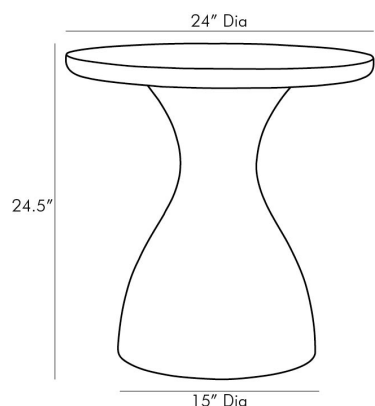

ARTERIOS

SCOUT END TABLE

5073

H: 24.5 IN, Dia: 24.00 IN

Soft Black

Contract Recommendations: Adding a lacquer coating provides additional protection

Inspired by the rounded, gourd-shaped tribal drums found throughout Africa, this side table has a silhouette that is voluptuous and curvy. It's crafted from blackened wood, which is first sandblasted to give it an intense, charred wood finish that you can really see and feel. The top has an added brushed texture that is so unique, and the overall slightly glossy look comes from the final wax coat that's added to give it modern polish.

APPEARANCE

Material	Mango Wood
Finish Will Vary	true
Top Coat/Sealant	false

DIMENSIONS

Foot Print	Dia: 15.00 IN
Clearance	23"

SHIPPING

Shipping Requirements	TruckShip
Product Weight	41.5 LBS
Gross Weight 1	64.1 LBS
Shipping Box 1	H: 28 IN, L: 26 IN, W: 27 IN