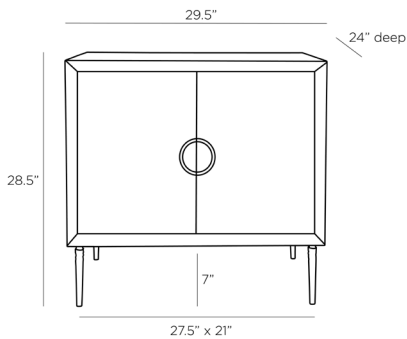

ARTERIOS

JONATHAN SIDE TABLE

5123
H: 28.5 IN, W: 29.5 IN, D: 24 IN
Sable
Contract Suitable As Is

The Jonathan Side Table exemplifies contemporary craftsmanship. A rich ebony finished eucalyptus veneer sets the foundation of this piece. The two-door face is composed of a visually striking radial oak veneer pattern in a sable finish, and serpentine-style antique brass handles add an Art Nouveau inspired element that ties this piece together. Soft closing cabinet doors reveal an adjustable shelf inside for ample storage space. The piece rests on four tapered, antique brass legs. Wood may

APPEARANCE

Material	Brass, Eucalyptus Veneer, Oak Veneer
Material Type	
Finish	Antique Brass, Brindle, Sable
Finish Will Vary	true
Top Coat/Sealant	true

DIMENSIONS

Foot Print	W: 27.5 IN, D: 21 IN
Leg	H: 7 IN
Shelf	W: 28 IN, D: 20.5 IN
Clearance	7"
Diagonal Dimension	36.5 IN

SHIPPING

Shipping Requirements	TruckShip
Product Weight	88.16 LBS
Gross Weight 1	99.2 LBS
Shipping Box 1	H: 26.4 IN, L: 32.5 IN, W: 31.3 IN

ADDITIONAL INFO

Features	Anti-Tip Kit Included
Leg Or Foot Application	Glides
Swatch Number	BWSW, SB2X2