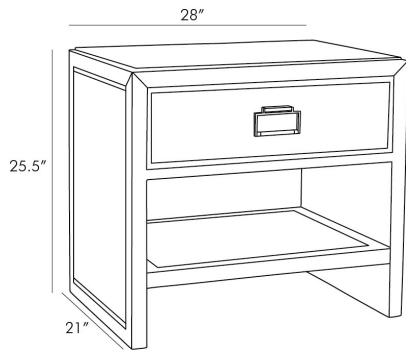

ARTERIOS

ETHAN SIDE TABLE

5605
H: 25.5 IN, W: 28 IN, D: 21 IN
Brindle
Contract Suitable As Is

Organic elegance takes the reins with this simple yet stylish storage option. A solid wood frame is fitted with a eucalyptus veneer creating a sense of movement along the grains. The profile of this end table may seem traditional by design thought it's anything but that. A single top drawer is accented with an antique brass drop handle topped with a clear acrylic bar modernizing its rustic aesthetic. An open bottom shelf provides extra storage while delivering the illusion of added space.

APPEARANCE

Material	Acrylic, Brass, Eucalyptus Veneer
Finish	Antique Brass, Brindle, Clear
Finish Will Vary	true
Top Coat/Sealant	false

DIMENSIONS

Foot Print	W: 28 IN, D: 21 IN
------------	--------------------

SHIPPING

Product Weight	82.5 LBS
Gross Weight 1	101 LBS
Shipping Box 1	H: 24.1 IN, L: 31.2 IN, W: 30.2 IN

ADDITIONAL INFO

Swatch Number	BWSW
---------------	------

CONTRACT

Contract Suitable	true
-------------------	------