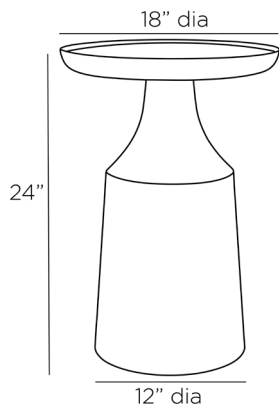

ARTERIOS

TURIN END TABLE

5777

H: 24 IN, Dia: 18.00 IN

Spice

Contract Suitable As Is

Contemporary and modern design elements take shape in our Turin end table. A round, thick-rimmed top rests atop an exaggerated bell-shaped base, drawing attention to the sculptural aspect of its unique construction. Artistic in form and functional by design, the vibrant spice-lacquered table would be a brilliant complement to any seating arrangement.

APPEARANCE

Material	Fiberglass
Material Type	Lacquer
Finish	
Top Coat/Sealant	false

DIMENSIONS

Foot Print	Dia: 12.00 IN
Table Top	H: 1.5 IN, Dia: 18.00 IN

SHIPPING

Product Weight	28.5 LBS
Gross Weight 1	36 LBS
Shipping Box 1	H: 27 IN, L: 20.8 IN, W: 20.6 IN