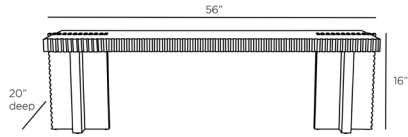

ARTERIOS

PACORRO BENCH

5780

H: 16 IN, W: 56 IN, D: 20 IN

Ebony

Contract Recommendations: Adding a lacquer coating provides additional protection

The Pacorro bench is carved ebony-finished mango wood with textural detailing that resembles a machine gear. Narrow in scale, this inspired bench nods to industrial design, while maintaining an elegant and refined sensibility. Finish will vary.

APPEARANCE

Material	Wood
Material Type	Mango
Finish	Ebony
Finish Will Vary	true
Top Coat/Sealant	false

DIMENSIONS

Foot Print	W: 56 IN, D: 20 IN
Seat	W: 54 IN, D: 20 IN
Seat Height	16 IN
Seat	W: 54 IN, D: 20 IN
Clearance	14"
Seat Cushion Thickness	2 IN