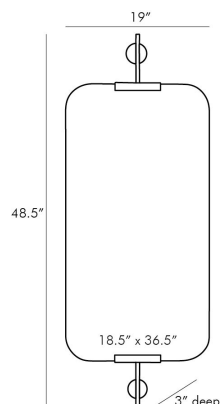

ARTERIOS

MADDEN MIRROR

6872

H: 48.5 IN, W: 19 IN, D: 3 IN

Antique Brass

Contract Suitable As Is

Hovering ever-so-slightly against the wall, this brilliant mirror performs a depth-defying feat in a space. Two antique brass brackets hold a plain glass mirror, which has rounded edges for a softer look. Can be hung vertically or horizontally depending on the wall space. Hangs on two security cleat attachments. Also available in polished nickel (6873).

APPEARANCE

Material	Brass, Mirror
Finish	Plain
Top Coat/Sealant	true

DIMENSIONS

Mirror Size	H: 36 IN, W: 19 IN
-------------	--------------------

SHIPPING

Shipping Requirements	TruckShip
Product Weight	28 LBS
Gross Weight 1	60.65 LBS
Shipping Box 1	H: 26 IN, L: 55 IN, W: 13 IN

ADDITIONAL INFO

Features	T-Screw Hardware Included
Hanger Position	Vertical & Horizontal
Hanger Type	Security Cleat

CONTRACT

Contract Suitable	true
-------------------	------