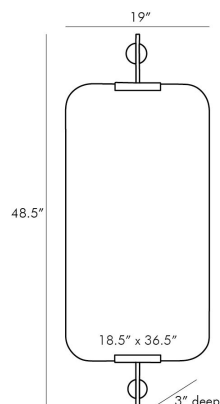

ARTERIOS

MADDEN MIRROR

6873

H: 48.5 IN, W: 19 IN, D: 3 IN

Polished Nickel

Contract Suitable As Is

Hovering ever-so-slightly against the wall, this brilliant mirror performs a depth-defying feat in a space. Two polished nickel brackets hold a plain glass mirror, which has rounded edges for a softer look. Can be hung vertically or horizontally depending on the wall space. Hangs on two security cleat attachments. Also available in antique brass (6872).

APPEARANCE

Material	Brass, Mirror
Finish	Plain
Top Coat/Sealant	true

DIMENSIONS

Mirror Size	H: 36 IN, W: 19 IN
-------------	--------------------

SHIPPING

Shipping Requirements	TruckShip
Product Weight	28 LBS
Gross Weight 1	60.65 LBS
Shipping Box 1	H: 26 IN, L: 55 IN, W: 13 IN

ADDITIONAL INFO

Features	T-Screw Hardware Included
Hanger Position	Vertical & Horizontal
Hanger Type	Security Cleat

CONTRACT

Contract Suitable	true
-------------------	------