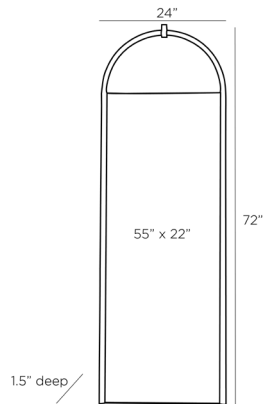

ARTERIOS

SHEVLIN FLOOR MIRROR

6942
H: 72 IN, W: 24 IN, D: 1.5 IN
Dim Gray
Contract Suitable As Is

The Shelvin floor mirror unites graceful lines with handsome finishes. The mirror is designed with an arched dim gray leather and blackened bronze steel frame with an antique brass accent on top, reminiscent of a delicate arbor, which creates a relief for the mirror set inside. The mirror is fitted with a security cleat for hanging vertically. Leather may vary.

APPEARANCE

Material	Brass, Leather, Mirror, Steel
Finish	Antique Brass, Blackened Bronze, Dim Gray, Plain
Finish Will Vary	true
Top Coat/Sealant	false

DIMENSIONS

Mirror Size	H: 59 IN, W: 22 IN
-------------	--------------------

SHIPPING

Shipping Requirements	TruckShip
Product Weight	48.5 LBS
Gross Weight 1	65 LBS
Shipping Box 1	H: 76 IN, L: 6 IN, W: 28.25 IN

ADDITIONAL INFO

Features	T-Screw Hardware Included
Hanger Position	Vertical Only
Hanger Type	Security Cleat
Hanger Size	12"