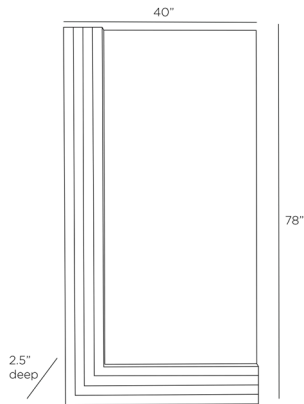

## ROXY FLOOR MIRROR

6945  
H: 78 IN, W: 40 IN, D: 2.5 IN  
Ebony  
Contract Suitable As Is

This style statement is created in ebony and smoke oak veneer that join together in an optical striping effect. The graphic Roxy floor mirror offers bold contrast, with a silhouette reminiscent of a doorway. The beveled mirror is fitted with a cleat for secure hanging vertically. Finish will vary.

### DIMENSIONS

Mirror Size	1 H: 70 IN, W: 32 IN
-------------	-------------------------

### SHIPPING

Product Weight	105 LBS
Gross Weight 1	144.87 LBS
Shipping Box 1	H: 46 IN, L: 9 IN, W: 88 IN

### ADDITIONAL INFO

Hanger Position	Vertical Only
Hanger Type	Security Cleat
Hanger Size	18"