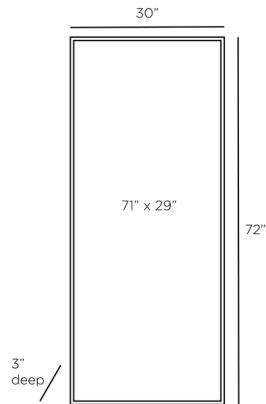

ARTERIOS

REMUS FLOOR MIRROR

6984
H: 72 IN, W: 30 IN, D: 3 IN
Ebony
Contract Suitable As Is

The stylized Remus floor mirror invites an industrial edge into any space. A combination of antiqued mirror and ebony mango wood resides in an antique brass frame with hole-punched side details, which are inspired by architectural I-beams. The mirror can be hung vertically or horizontally, and is fitted with a security cleat for hanging. Finish will vary.

APPEARANCE

Material	Brass, Mirror, Wood
Material Type	Mango
Finish	Antique, Antique Brass, Ebony
Finish Will Vary	true
Top Coat/Sealant	false

DIMENSIONS

Mirror Size	H: 71 IN, W: 29 IN
-------------	--------------------

SHIPPING

Shipping Requirements	TruckShip
Product Weight	85.5 LBS
Gross Weight 1	141.5 LBS
Shipping Box 1	H: 79 IN, L: 11 IN, W: 40 IN

ADDITIONAL INFO

Features	T-Screw Hardware Included
Hanger Position	Vertical & Horizontal
Hanger Type	Security Cleat
Hanger Size	24", 34"