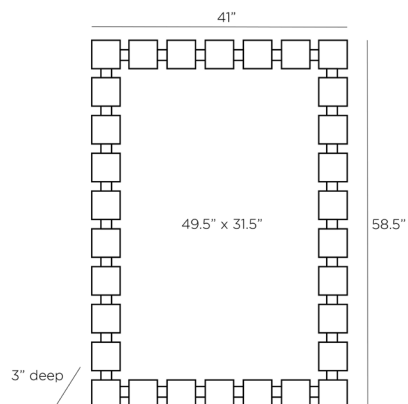

## RUZGAR MIRROR

6990

H: 58.5 IN, W: 41 IN, D: 3 IN

Antique Brass

Contract Suitable As Is

The large-scale Ruzgar mirror stylishly dresses any blank wall. The impressive accent is created of brass clad, square block shapes in antique brass connected by stints of ebony-finished mango wood, all of which form a dimensional border around the mirror. Can be hung vertically or horizontally, and is fitted with a security cleat for hanging.

### DIMENSIONS

Mirror Size	H: 49.5 IN, W: 31.5 IN
-------------	------------------------

### ADDITIONAL INFO

Hanger Position	Vertical & Horizontal
Hanger Type	Security Cleat
Hanger Size	24", 36"