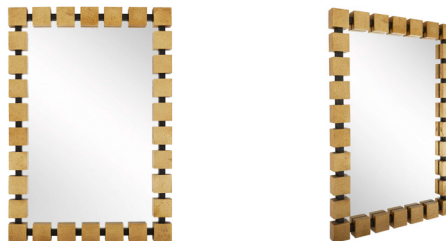

## RUZGAR MIRROR

6990

H: 58.5 IN, W: 41 IN, D: 3 IN

Antique Brass

Contract Suitable As Is

The large-scale Ruzgar mirror stylishly dresses any blank wall. The impressive accent is created of brass clad, square block shapes in antique brass connected by stints of ebony-finished mango wood, all of which form a dimensional border around the mirror. Can be hung vertically or horizontally, and is fitted with a security cleat for hanging.

### APPEARANCE

Material	Brass, Mirror, Wood
Material Type	Clad, Mango
Finish	Antique Brass, Ebony, Plain
Finish Will Vary	true
Top Coat/Sealant	false

### DIMENSIONS

Mirror Size	H: 49.5 IN, W: 31.5 IN
-------------	------------------------