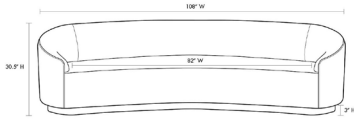

ARTERIOS

TURNER SOFA SHARKSKIN VELVET GREY ASH

8032
H: 29 IN, W: 108 IN, D: 34 IN
Sharkskin Velvet
Contract Suitable As Is

The voluptuous Turner Sofa is all glamour, appealing to style makers who appreciate bold design. The entire silhouette is one long, sexy curve. This plush design is sleek but inviting, making Turner the perfect anchor for any room that is built for entertaining. Float two facing each other with a round cocktail table in the middle or use our elegant drinks tables to create an intimate lounge-like vibe.

APPEARANCE

Material	Velvet, Wood
Finish	Grey Ash
Top Coat/Sealant	false
Textile Contract Suitability	High Traffic/Public Spaces

DIMENSIONS

Leg	H: 3 IN
Seat	W: 92 IN, D: 25 IN
Seat Height	17 IN
Seat	W: 92 IN, D: 25 IN

SHIPPING

Shipping Requirements	TruckShip
Product Weight	220 LBS
Gross Weight 1	225 LBS
Shipping Box 1	H: 42 IN, L: 37 IN, W: 116 IN

ADDITIONAL INFO

Fabric Compliance	NFPA-260, TB117-2013
Fabric Rub Count	50,000
Swatch Number	V06SW
Fabric Cleaning Code	S - dry clean only
Fabric Content	79% Cotton, 21% Polyester
Seating Type	Dacron-Wrapped Foam, No-Sag 8 Gauge Sinuous Spring Seat, Poly Webbing Inback
Yardage To Reupholster	11 Yards