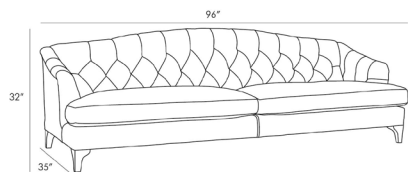

## KLEIN SOFA MUSHROOM LEATHER GREY ASH

8121  
H: 32 IN, W: 96 IN, D: 35 IN  
Mushroom Leather  
Contract Suitable As Is

A traditional Chesterfield gets an update in our Klein Sofa. Its classic features are in the deep button-tufting and rolled arms, but virtually everything else has been given a modern lift. The curved back and a custom mushroom leather update the design, and the deep seat allows for serious lounging nights. It's finished with self-welting and gray-ash maple wood legs.

### DIMENSIONS

Arm	H: 23 IN
Seat	W: 85 IN, D: 24 IN
Seat Height	16 IN
Seat	W: 85 IN, D: 24 IN
Diagonal Dimension	102 IN