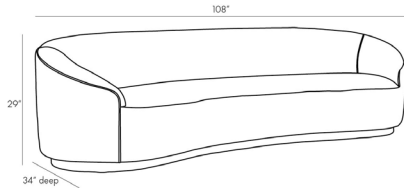

ARTERIOS

TURNER SOFA CLOUD BOUCLE

8122

H: 29 IN, W: 108 IN, D: 34 IN

Cloud Bouclé

Contract Suitable As Is

The voluptuous Turner sofa upholstered in a cloud bouclé is all glamour, appealing to style makers who appreciate bold design. The entire silhouette is one long, sexy curve. This plush design is sleek but inviting, making Turner the perfect anchor for any room built for entertaining. Float two facing each other with a round cocktail table in the middle or use our elegant drinks tables to create an intimate lounge-like vibe

APPEARANCE

Material	Bouclé
Finish	Cloud
Top Coat/Sealant	false
Textile Contract Suitability	Low Traffic/Private Spaces

DIMENSIONS

Leg	H: 3 IN
Seat	W: 92 IN, D: 25 IN
Seat Height	17 IN
Seat	W: 92 IN, D: 25 IN