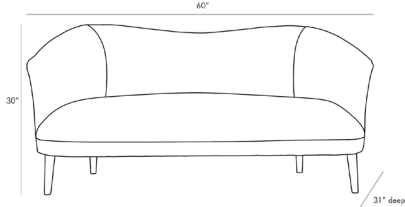

ARTERIOS

DUPREY SETTEE TEXTURED IVORY GREY ASH

8141

H: 30 IN, W: 60 IN, D: 31 IN

Textured Ivory

Contract Suitable As Is

This diminutive settee has a distinct heirloom vibe that has been updated and made modern with a textured ivory fabric. The sensuous curve of the back and arms adds a romantic flair that feels lavish and sexy while angled legs provide a modern effect. Use in a bedroom or a dressing room to add a glamorous old world touch.

APPEARANCE

Material	Fabric, Wood
Finish	Grey Ash, Textured Ivory
Top Coat/Sealant	false
Textile Contract Suitability	High Traffic/Public Spaces

DIMENSIONS

Seat Height	16.5 IN
-------------	---------

SHIPPING