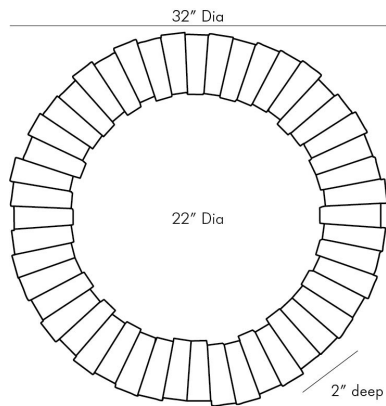

ARTERIOS

VON-WEBBER MIRROR

9630
Dia: 32.00 IN, D: 2 IN
White
Contract Suitable As Is

Let the austere grandeur of this alabaster mirror effortlessly elevate a space. White alabaster and antique brass keystones frame a round plain mirror, delivering the right amount of drama to its luxe style. The textural yet polished frame delivers maximum luster when hung over a vanity or console. Hung with a security cleat attachment. Alabaster may vary.

APPEARANCE

Material	Alabaster, Mirror, Steel
Finish	Antique Brass, Plain
Finish Will Vary	true
Top Coat/Sealant	true

DIMENSIONS

Mirror Size	Dia: 22.00 IN
-------------	---------------

SHIPPING

Shipping Requirements	TruckShip
Product Weight	50 LBS
Gross Weight 1	58.5 LBS
Shipping Box 1	H: 7 IN, L: 38 IN, W: 38 IN

ADDITIONAL INFO

Features	T-Screw Hardware Included
Hanger Position	Vertical Only
Hanger Type	Security Cleat

CONTRACT

Contract Suitable	true
-------------------	------