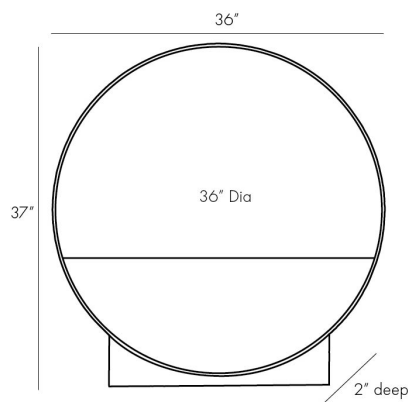

## DATUM MIRROR

WORKSHOP

DA9005  
H: 37 IN, W: 35 IN, D: 2 IN  
Antique Brass  
Contract Suitable As Is

A sleek, timeless mirror with thoughtful detailing, the Datum Mirror features two-tone clear and smoke mirror set in a warm antique brass frame with wedge-shaped detail at its base. Security cleat hanging hardware allows for vertical display. Finish will vary.

### DIMENSIONS

Mirror Size Dia: 36.00 IN

### ADDITIONAL INFO

Features T-Screw Hardware Included  
Hanger Position Vertical & Horizontal  
Hanger Type Security Cleat  
Hanger Size 24"