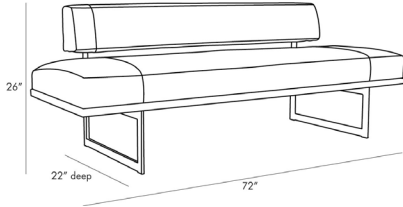

ARTERIOS

TUCK BENCH IVORY LEATHER

RAY BOOTH

DB8003

H: 26 IN, W: 72 IN, D: 22 IN

Ivory Leather

Contract Suitable As Is

Wildly versatile the Tuck Bench is a cozy seat at the foot of a bed in an entry corridor or even in a living room. Designed through an architectural lens the steel stock legs support the seat and floating back. The combination of steel wood and leather make for a handsome addition to the home.

APPEARANCE

Material	Leather, Steel, Walnut Wood
Finish	Bronze, Ivory, Jacobean
Top Coat/Sealant	false
Textile Contract Suitability	High Traffic/Public Spaces

DIMENSIONS

Seat Back	H: 8.5 IN, W: 59.5, D: 6
Seat Height	17 IN
Clearance	10.5