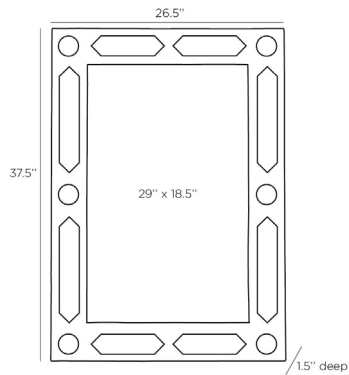

## MADELINE MIRROR

CELERIE KEMBLE

DC5004  
H: 37.5 IN, W: 26.5 IN, D: 1.5 IN  
Natural  
Contract Suitable As Is

Geometric inlay of natural rattan creates a decorative patterned frame surrounding a plain rectangular mirror. Rattan will vary.

### DIMENSIONS

Mirror Size	H: 29 IN, W: 18.5 IN
-------------	----------------------

### ADDITIONAL INFO

Features	Hardware Included
Hanger Position	Vertical & Horizontal
Hanger Type	Security Cleat
Hanger Size	12"