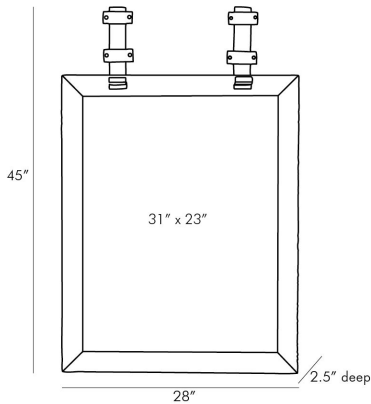

ARTERIOS

BELMONT MIRROR

FRANK PONTERIO

DP4007
H: 45 IN, W: 28 IN, D: 2.5 IN
Heritage Brass
Contract Suitable As Is

Versatile in form, the Belmont Mirror marries dueling design references to create a transitional piece fit for any setting. Decorative natural iron cleats create the illusion of suspension while the contemporary antique brass frame anchors the entire design. The frame also features hand-carved grooves along the perimeter, adding an element of artistry to the modern form. Make a statement by placing a pair in a master bath.

APPEARANCE

Material	Iron, Mirror
Finish	Bronze, Plain
Finish Will Vary	true
Top Coat/Sealant	false

DIMENSIONS

Mirror Size	H: 31 IN, W: 23 IN
-------------	--------------------

SHIPPING

Product Weight	59 LBS
Gross Weight 1	62.2 LBS
Shipping Box 1	H: 36 IN, L: 41 IN, W: 9 IN

ADDITIONAL INFO

Features	T-Screw Hardware Included
Hanger Position	Vertical Only
Hanger Type	Security Cleat
Hanger Size	18"

CONTRACT

Contract Suitable	true
-------------------	------