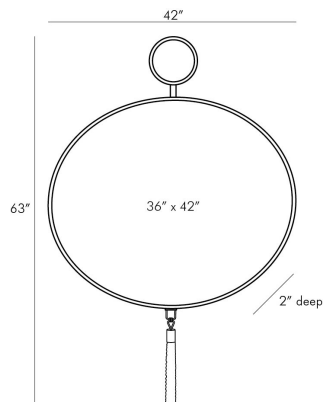

ARTERIOS

MOON GLOW MIRROR

WINDSOR SMITH

DS2025

H: 63 IN, W: 42 IN, D: 2 IN

Antique Brass

Contract Suitable As Is

A classic mirror redefined with bohemian flair. The Moon Glows stacked mirrors are a representation of a celestial space when the planets perfectly align - only seen through a clear night sky over the vast playa. The mini mirror balanced over the large circular antique brass frame features a deep plum hue while the large mirror boasts a stained antique finish. Antiquing is hand-applied and will vary. It hangs sturdy and flush to the wall using a security cleat mount.

APPEARANCE

Material	Brass, Mirror
Finish	Antiqued Plum, Stained Antiqued
Finish Will Vary	true
Top Coat/Sealant	true

SHIPPING

Shipping Requirements	TruckShip
Product Weight	46 LBS
Gross Weight 1	93.5 LBS
Shipping Box 1	H: 63 IN, L: 50 IN, W: 9 IN

ADDITIONAL INFO

Features	T-Screw Hardware Included
Hanger Type	Security Cleat

CONTRACT

Contract Suitable	true
-------------------	------