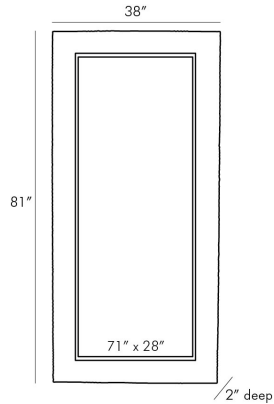

## MARSH FLOOR MIRROR

BETH WEBB

DW4004  
H: 81 IN, W: 38 IN, D: 2 IN  
Whitewash  
Contract Suitable As Is

The Marsh Floor Mirror plays with elements that are recurrent in Beth Webb's body of work-- texture tension and serene tones. The scale of this full-length carved wood mirror which was inspired by a contemporary Italian woodworker carries gravitas as though it is a piece of sculpture in itself. The deeply grooved patterns in the wood juxtapose the slick mirror. Suitable for hanging or leaning on a wall it could equally be hinged and transformed into a folding screen.

### DIMENSIONS

Mirror Size	H: 71 IN, W: 28 IN
-------------	--------------------

### ADDITIONAL INFO

Features	T-Screw Hardware Included
Hanger Position	Vertical & Horizontal
Hanger Type	Security Cleat
Hanger Size	24", 56"