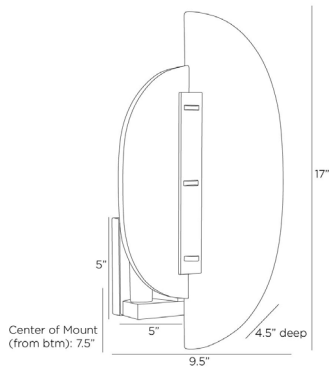

ARTERIOS

KIANNA SCONCE

DWC32
H: 17 IN, W: 9.5 IN, D: 4.5 IN
White
Contract Suitable As Is

The curved door pulls of our Kianna credenza inspired the hardware on this sculptural sconce. Crafted in alabaster overlaid with an asymmetrical plate of black marble, it delivers both style and function through artistic, architectural elements. Accented in English bronze steel. Finish will vary.

APPEARANCE

Material Alabaster, Marble, Steel
Finish Black, English Bronze
Finish Will Vary true
Top Coat/Sealant true

DIMENSIONS

Center Of Mount From Btm .5
7.5 IN
Backplate H: 5 IN, W: 5 IN, D: 0.75 IN
Mount H: 4.5 IN, W: 4.5 IN

WIRING

Rating Damp
Suggested Bulb Type B10
Cord 0.5 FT, Black/White, SVT
Socket 2, Type B - E12
Photographed Bulb Clear Straight Tip Candelabra Bulb
Maximum Watt 60
Voltage 110-120 V

COMPLIANCY

RoHS true

SHIPPING

Product Weight 8.3 LBS
Gross Weight 10 LBS
Shipping Box 1 H: 12.5 IN, L: 16.15 IN, W: 7.5 IN

ADDITIONAL INFO

Hanging Orientation Vertical Only

CONTRACT

Contract Suitable true