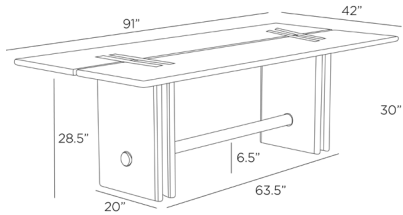

DOMINIC OUTDOOR DINING TABLE

FDS13
H: 30 IN, W: 91 IN, D: 42 IN
Willow
Contract Suitable As Is

Comfortably suited for indoors and out, the Dominic is fashioned from sturdy teak wood at an exaggerated scale, stained in a willow finish. The punctured split top and fine joinery details giving this design the illusion of puzzle pieces joining together. Accented with an aged bronze stainless steel brace that dramatically pierces each double leg. Finish will vary.

APPEARANCE

Material	Stainless Steel, Wood
Material Type	Grade A Teak
Finish	Aged Bronze
Finish Will Vary	true
Top Coat/Sealant	true

DIMENSIONS

Foot Print	W: 63.5 IN, D: 20 IN
Leg	H: 28.5 IN, W: 6, D: 20.5
Table Top	H: 1.5 IN, W: 91 IN, D: 42 IN
Clearance	28.5"
Diagonal Dimension	52 IN