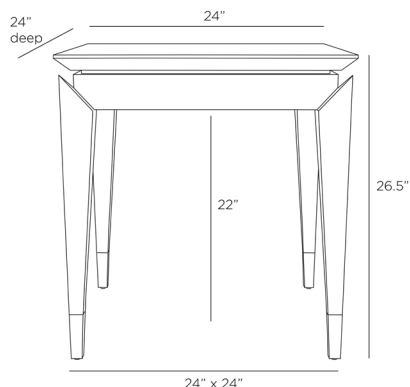

ARTERIOS

TARTEN END TABLE

FES03

H: 26.5 IN, W: 24 IN, D: 24 IN

Brindle

Contract Suitable As Is

The masterfully crafted, vintage inspired Tarten end table makes a stunning addition to any style interior. Crafted in brindle eucalyptus veneer, the square accent table features applied legs with severe angles that emphasize the antique brass reveal edging the surface. A beautiful, feathered radial pattern decorates the chamfered top. Finish will vary.

APPEARANCE

Material	Brass, Eucalyptus Veneer
Finish	Antique Brass
Finish Will Vary	true
Top Coat/Sealant	true

DIMENSIONS

Foot Print	W: 24 IN, D: 24 IN
Table Top	W: 24 IN, D: 24 IN
Bevel	Yes
Bevel Size	1"
Clearance	22"
Diagonal Dimension	35 IN

SHIPPING

Product Weight	30 LBS
Gross Weight 1	40 LBS
Shipping Box 1	H: 28 IN, L: 28 IN, W: 28 IN

ADDITIONAL INFO

Leg Or Foot Application	Glides
Swatch Number	BWSW
Table Tilt Test Results	Passes 15 Degrees