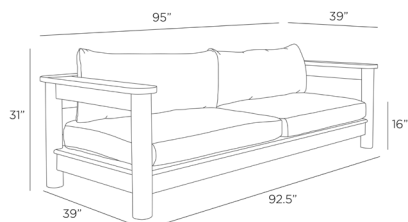

CALDWELL OUTDOOR SOFA

FFS01

H: 31 IN, W: 95 IN, D: 39 IN

Porpoise Outdoor Performance Bouclé
Contract Suitable As Is

A comfortable companion to our Caldwell ottoman, this long-lined sofa delivers a distinct 1970s influence. Constructed of teak wood in a rustic weathered texture, it is finished with carved dowel legs and our Porpoise Outdoor Performance Bouclé cushion. Finish will vary.

DIMENSIONS

Arm	H: 26.5 IN, W: 6 IN, D: 33 IN
Foot Print	W: 92.5 IN, D: 36.5 IN
Leg	Dia: 4.00
Seat Back	H: 16 IN
Seat	W: 88 IN, D: 21 IN
Seat Height	16 IN
Seat	W: 88 IN, D: 21 IN
Clearance	4"
Diagonal Dimension	47.5 IN
Pillow Size	16" x 43" x 10"
Seat Cushion Thickness	5 IN