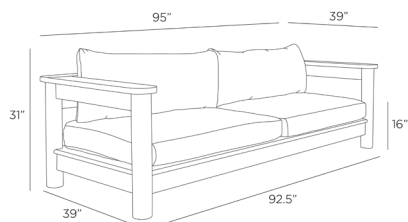

CALDWELL OUTDOOR SOFA

FFS03

H: 31 IN, W: 95 IN, D: 39 IN

Shale Outdoor Texture

Contract Suitable As Is

A comfortable companion to our Caldwell ottoman, this long-lined sofa delivers a distinct 1970s influence. Constructed of teak wood in a rustic weathered texture, it is finished with carved dowel legs and our Shale Outdoor Texture cushion. Finish will vary.

Arm	H: 26.5 IN, W: 6 IN, D: 33 IN
Foot Print	W: 92.5 IN, D: 36.5 IN
Leg	Dia: 4.00
Seat Back	H: 16 IN
Seat	W: 88 IN, D: 21 IN
Seat Height	16 IN
Seat	W: 88 IN, D: 21 IN
Clearance	4"
Diagonal Dimension	47.5 IN
Pillow Size	6" x 43" x 10"
Seat Cushion Thickness	5 IN