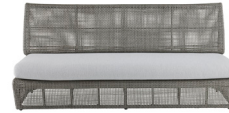

DUPONT OUTDOOR SOFA

FFS04
H: 33.5 IN, W: 72.5 IN, D: 30 IN
Porpoise Outdoor Performance Bouclé
Contract Suitable As Is

The relaxed assemblage of '70s-style "puzzle piece" seating is revamped in our lounge-ready slipper chair. Composed of sturdy synthetic rattan in a weathered gray plain weave, each woven frame is accented with our Porpoise Outdoor Performance Bouclé cushion. Notch detail where the cushion meets the back. Pair with the Dupont chairs, or style on its own.

APPEARANCE

Material	Bouclé, Rattan
Material Type	Outdoor Performance, Synthetic
Finish	Weathered Gray
Top Coat/Sealant	false
Textile Contract Suitability	High Traffic/Public Spaces

DIMENSIONS

Foot Print	W: 72 IN, D: 24 IN
Seat	W: 72 IN, D: 21 IN
Seat Height	16.5 IN
Seat	W: 72 IN, D: 21 IN
Diagonal Dimension	43 IN
Seat Cushion Thickness	5 IN