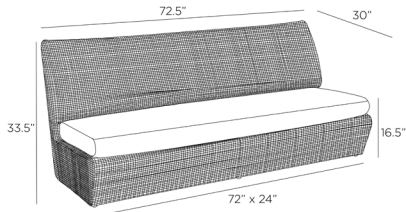

DUPONT OUTDOOR SOFA

FFS04
H: 33.5 IN, W: 72.5 IN, D: 30 IN
Porpoise Outdoor Performance Bouclé
Contract Suitable As Is

The relaxed assemblage of '70s-style "puzzle piece" seating is revamped in our lounge-ready slipper chair. Composed of sturdy synthetic rattan in a weathered gray plain weave, each woven frame is accented with our Porpoise Outdoor Performance Bouclé cushion. Notch detail where the cushion meets the back. Pair with the Dupont chairs, or style on its own.

APPEARANCE

Material	Bouclé, Rattan
Material Type	Outdoor Performance, Synthetic
Finish	Weathered Gray
Top Coat/Sealant	false
Textile Contract Suitability	High Traffic/Public Spaces

DIMENSIONS

Foot Print	W: 72 IN, D: 24 IN
Seat	W: 72 IN, D: 21 IN
Seat Height	16.5 IN
Seat	W: 72 IN, D: 21 IN
Diagonal Dimension	43 IN
Seat Cushion Thickness	5 IN