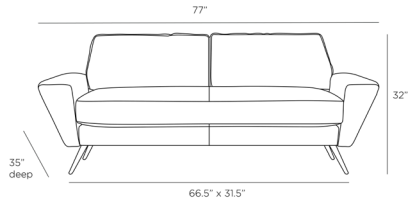

ARTERIOS

VIDARA SOFA BUTTERSCOTCH LEATHER DARK WALNUT

FFU01

H: 32 IN, W: 77 IN, D: 35 IN

Butterscotch Leather

Contract Recommendations: Adding a lacquer coating provides additional protection

With stylized angles, our Vidara sofa nods to atomic design, while remaining fresh and modern. The sofa is created in soft butterscotch leather, with single-cushion seat and an angled back with two loose cushions. The sleek seat is finished with tapered legs in dark walnut. Finish will vary.

APPEARANCE

Material	Leather, Wood
Finish	Dark Walnut
Finish Will Vary	true
Top Coat/Sealant	false
Textile Contract Suitability	High Traffic/Public Spaces

DIMENSIONS

Arm	H: 21 IN, W: 8 IN, D: 35 IN
Foot Print	W: 66.5 IN, D: 31.5 IN
Leg	H: 6.5 IN
Seat Back	H: 15 IN
Seat	W: 61 IN, D: 24 IN
Seat Height	19 IN
Seat	W: 61 IN, D: 24 IN
Clearance	6.5
Diagonal Dimension	48 IN
Pillow Size	15" x 32" x 5.5"
Seat Cushion Thickness	8 IN

SHIPPING

Shipping Requirements	TruckShip
Product Weight	117 LBS
Gross Weight 1	127 LBS
Shipping Box 1	H: 32 IN, L: 77 IN, W: 35 IN

ADDITIONAL INFO

Features	Sustainable
Leg Or Foot Application	Glides
Fabric Compliancy	NFPA-260, TB117-2013
Fabric Rub Count	N/A
Swatch Number	T25SW
Fabric Cleaning Code	S - dry clean only
Fabric Content	100% Leather
Yardage To Reupholster	126 Square Feet 7 Yards