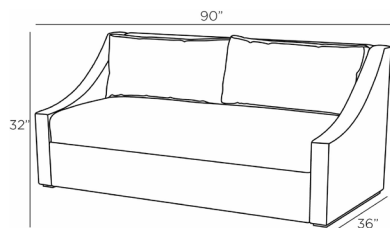

ARTERIOS

BOUDREAUX SOFA FLINT VELVET

FFU02

H: 32 IN, W: 90 IN, D: 36 IN

Flint Velvet

Contract Suitable As Is

Offering sculptural lines and sink-in comfort, our fully upholstered sofa is a versatile accent for any room. Covered in luxurious flint velvet from French arm to fully upholstered plinth, its down and foam construction was built to hold its silhouette, year after year.

| | |
|------------------------|-------------------------------|
| Arm | H: 22 IN, W: 19 IN, D: 4.5 IN |
| Foot Print | W: 90 IN, D: 36 IN |
| Seat Back | H: 17 IN, W: 81, D: 9.5 |
| Seat | W: 81 IN, D: 18 IN |
| Seat Height | 19 IN |
| Seat | W: 81 IN, D: 18 IN |
| Clearance | 1" |
| Diagonal Dimension | 48.5 IN |
| Pillow Size | 14" x 41" |
| Seat Cushion Thickness | 6 IN |