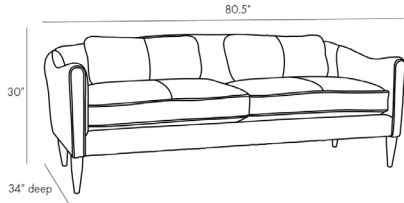

ARTERIOS

VINCENT SOFA TEXTURED IVORY DARK WALNUT

FFU05
H: 30 IN, W: 80.5 IN, D: 34 IN
Textured Ivory
Contract Suitable As Is

An update of one of our classics, the Vincent sofa was inspired by a vintage Parisian find. Refreshed in a textured ivory tone-on-tone fabric with welting details to accentuate its curves, the matching back cushions are made a little smaller to create a playful imbalance. Sits on dark walnut-finished wooden legs. Finish will vary.

APPEARANCE

Material	Fabric, Wood
Finish	Dark Walnut
Top Coat/Sealant	false
Textile Contract Suitability	High Traffic/Public Spaces

DIMENSIONS

Arm	H: 26 IN
Leg	H: 8 IN
Seat	W: 69 IN, D: 23 IN
Seat Height	20 IN
Seat	W: 69 IN, D: 23 IN
Clearance	7"

SHIPPING

Shipping Requirements	TruckShip
Product Weight	120 LBS
Gross Weight 1	130 LBS
Gross Weight 2	LBS
Shipping Box 1	H: 43 IN, L: 89 IN, W: 39 IN
Shipping Box 2	H: IN, L: IN, W: IN

ADDITIONAL INFO

Leg Or Foot Application	Nylon Tack Glides
Fabric Compliancy	NFPA-260, TB117-2013
Fabric Rub Count	60,000
Swatch Number	X57SW
Fabric Cleaning Code	S - dry clean only
Fabric Content	100% Polyester
Seating Type	Dacron-Wrapped Foam, Rubber Webbing Seat, Poly Webbing Inback, 90/10 Feather and Down Pillows
Yardage To Reupholster	9 Yards