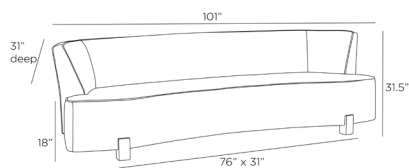

ARTERIOS

CLAUDE SOFA HERON LINEN

FFU06

H: 31.5 IN, W: 101 IN, D: 31 IN

Heron Linen

Contract Suitable As Is

We upholstered the soft lines of the Claude sofa in light heron linen to set a sculptural tone. Gently curved along the back, it was designed to effortlessly cradle the body. Supported with four block legs of white oak. Finish will vary.

APPEARANCE

Material	Linen, Wood
Finish	White Oyster
Top Coat/Sealant	false
Textile Contract Suitability	High Traffic/Public Spaces

DIMENSIONS

Foot Print	W: 76 IN, D: 31 IN
Seat	W: 87 IN, D: 20.5 IN
Seat Height	18 IN
Seat	W: 87 IN, D: 20.5 IN
Clearance	3.5
Diagonal Dimension	44 IN

SHIPPING

Shipping Requirements	TruckShip
Product Weight	154.5 LBS
Gross Weight 1	158 LBS
Shipping Box 1	H: 35 IN, L: 105 IN, W: 35 IN

ADDITIONAL INFO

Leg Or Foot Application	Nylon Tack Glides
Fabric Compliancy	NFPA-260, TB117-2013
Fabric Rub Count	50,000
Swatch Number	L27SW
Fabric Cleaning Code	S - dry clean only
Fabric Content	100% Polyester
Seating Type	Dacron Wrapped Foam, Rubber Webbing Seat and Seat Back
Yardage To Reupholster	8.5 Yards