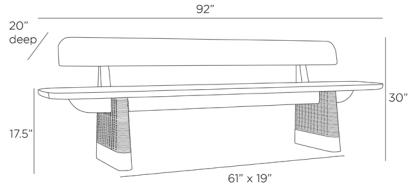

DELRIO OUTDOOR BENCH

FHS04
H: 30 IN, W: 92 IN, D: 20 IN
Honey
Contract Suitable As Is

The low-slung companion to our Delrio dining table, this teak wood bench is the perfect synthesis between Japanese and Southwestern style. Stained in a rich honey hue, its supportive back and seat possess expansive planes to cradle the body. Matching honey synthetic rope wraps each keenly angled leg. A notched detail where the back meets the base allows it to float within any outdoor seating area. Finish will vary.

APPEARANCE

Material	Rope, Wood
Material Type	Grade A Teak, Synthetic
Finish	Honey
Finish Will Vary	true
Top Coat/Sealant	true

DIMENSIONS

Foot Print	W: 61 IN, D: 19 IN
Leg	H: 16 IN, W: 3.5, D: 19
Seat Back	H: 12 IN, W: 80, D: 1.5
Seat	W: 92 IN, D: 16 IN
Seat Height	17.5 IN
Seat	W: 92 IN, D: 16 IN
Clearance	16"
Diagonal Dimension	36.5 IN
Seat Cushion Thickness	1.5 IN

SHIPPING

Shipping Requirements	TruckShip
Product Weight	108.1 LBS
Gross Weight 1	118 LBS
Shipping Box 1	H: 34.45 IN, L: 95.28 IN, W: 23.62 IN

ADDITIONAL INFO

Leg Or Foot Application	Adjustable Glides
Swatch Number	HDSPSW, HWSW