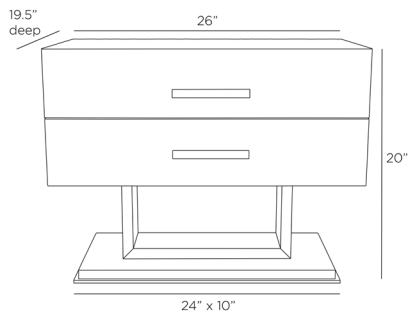

ARTERIOS

TATRO SIDE TABLE

F1101
H: 20 IN, W: 26 IN, D: 19.5 IN
Ebony
Contract Suitable As Is

Our inspired, two-drawer Tatro side table is composed in an architectural design, with a stitched, ivory leather case that cantilevers over an open pedestal base framework of ebony oak, imparting a floating effect. A plinth of oak and antique brass grounds the storage table, with drawers lined in cream suede. Finish will vary.

APPEARANCE

Material	Brass, Leather, Oak Wood, Suede
Finish	Antique Brass, Cream, Ebony
Finish Will Vary	true
Top Coat/Sealant	true

DIMENSIONS

Foot Print	W: 24 IN, D: 10 IN
Drawer Exterior	H: 5, W: 26
Drawer Interior	H: 2.5 IN, W: 23 IN, D: 14.5 IN
Clearance	10"
Diagonal Dimension	27.5 IN

SHIPPING

Shipping Requirements	TruckShip
Product Weight	89 LBS
Gross Weight 1	95 LBS
Shipping Box 1	H: 35 IN, L: 24 IN, W: 30 IN

ADDITIONAL INFO

Leg Or Foot Application	None
-------------------------	------