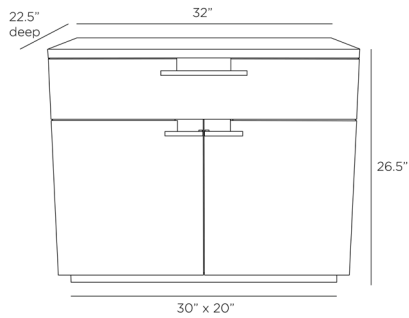

ARTERIOS

WHALEN SIDE TABLE

FIS01
H: 26.5 IN, W: 32 IN, D: 22.5 IN
Tortoise Burl
Contract Suitable As Is

Decadently wrapped in tortoise burl oak veneer, the Whalen side table dresses up any space. The multi-functional cabinet is designed with drawers and book-matched doors, which are ornamented with linear hardware and decorative hatched grill inlays clad in bronze brass. The cabinet's ebony oak veneer interior is fitted with one adjustable shelf. Finish will vary.

APPEARANCE

Material	Brass, Oak Veneer
Material Type	Clad
Finish	Bronze, Ebony
Finish Will Vary	true
Top Coat/Sealant	false

DIMENSIONS

Foot Print	W: 30 IN, D: 20 IN
Door	H: 17.5 IN, W: 16 IN, D: 1.5 IN
Drawer Exterior	H: 6, W: 32
Drawer Interior	H: 4 IN, W: 28.5 IN, D: 17 IN
Shelf	H: 1 IN, W: 30.5 IN, D: 20 IN
Diagonal Dimension	33 IN

SHIPPING

Product Weight	115 LBS
Gross Weight 1	125 LBS
Shipping Box 1	H: 35.24 IN, L: 25.98 IN, W: 29.72 IN

ADDITIONAL INFO

Leg Or Foot Application	Glides
Swatch Number	TTBWSW, EB2X2

CONTRACT

Contract Suitable	true
-------------------	------