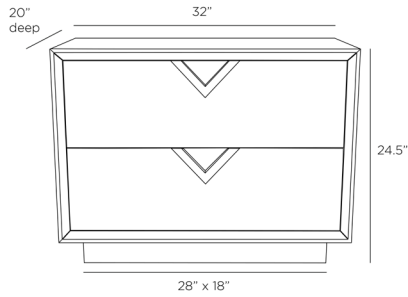

ARTERIOS

ULYSSES SIDE TABLE

FIS02
H: 24.5 IN, W: 32 IN, D: 20 IN
Brindle
Contract Suitable As Is

Inspired by French furniture design of the 1970s, the Ulysses' design utilizes rich, brindle ofram veneer to play up the simple geometry and beauty of the case. The striking, two-drawer accent table features bronze brass banding and V-shaped, bronze brass finger-pull hardware. Finished on all sides, the piece can float in a space. Finish will vary.

APPEARANCE

Material	Brass, Ofram Veneer
Finish	Bronze
Finish Will Vary	true
Top Coat/Sealant	true

DIMENSIONS

Foot Print	W: 28 IN, D: 18 IN
Drawer Exterior	H: 9.5, W: 30
Drawer Interior	H: 7 IN, W: 28 IN, D: 15 IN
Table Top	W: 32 IN, D: 20 IN
Diagonal Dimension	31 IN

SHIPPING

Product Weight	97 LBS
Gross Weight 1	107 LBS
Shipping Box 1	H: 35.24 IN, L: 23.23 IN, W: 27.76 IN

ADDITIONAL INFO

Leg Or Foot Application	Glides
Swatch Number	BWSW

CONTRACT

Contract Suitable	true
-------------------	------