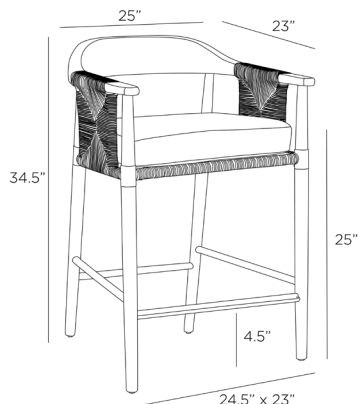

ESTES OUTDOOR COUNTER STOOL

FSS06

H: 34.5 IN, W: 25 IN, D: 23 IN

Pearl Outdoor Performance Bouclé

Contract Suitable As Is

An indoor mid-century style tuned up for the outdoors, the Estes counter stool is adorned with unexpected woven willow synthetic rope accents on each arm. Crafted of honey-stained teak, the low-backed frame has tailored metal block accents of blackened bronze cuffs on each leg. Topped with a cushion of our Pearl Outdoor Performance Bouclé. Finish will vary.

DIMENSIONS

Arm	H: 30.5 IN, W: 2 IN, D: 14 IN
Foot Print	W: 24.5 IN, D: 23 IN
Seat Back	H: 10.5 IN, W: 15, D: 1
Seat	W: 21 IN, D: 19.5 IN
Seat Height	25 IN
Seat	W: 21 IN, D: 19.5 IN
Clearance	4.5"
Diagonal Dimension	40 IN