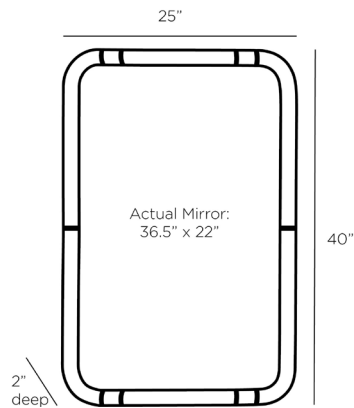

ARTERIO RS

TREVINO MIRROR

WMC01
H: 40 IN, W: 25 IN, D: 2 IN
Ivory
Contract Suitable As Is

Exuding a modern elegance, the Trevino is created in a glistening ivory ricestone composite with antique brass steel inlays that wrap around the mirror's bullnose edge. The piece can be hung vertically or horizontally and is fitted with a security cleat. Finish will vary.

APPEARANCE

Material	Mirror, Ricestone, Steel
Material Type	Composite, Inlay
Finish	Antique Brass, Plain
Finish Will Vary	true
Top Coat/Sealant	false

DIMENSIONS

Mirror Size	H: 36.5 IN, W: 22 IN
-------------	----------------------

SHIPPING

Shipping Requirements	TruckShip
Product Weight	39 LBS
Gross Weight 1	43.4 LBS
Shipping Box 1	H: 29.5 IN, L: 4.88 IN, W: 43.88 IN

ADDITIONAL INFO

Features	T-Screw Hardware Included
Hanger Position	Vertical & Horizontal
Hanger Type	Security Cleat
Hanger Size	18"