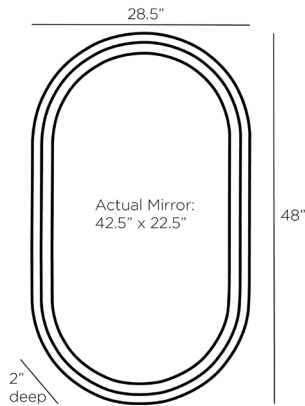

ARTERIOS

WEATHERS MIRROR

WMI02
H: 48 IN, W: 28.5 IN, D: 2 IN
Dove
Contract Suitable As Is

The handsome Weathers wall mirror is a fine example of tonal sophistication. The ultra-versatile, mixed-media accent is created in dove gray leather and coordinating dove gray suede, which form a racetrack design around the capsule-shaped mirror. The mirror is fitted with a security cleat for hanging. Can hang vertically or horizontally. Finishes will vary.

APPEARANCE

Material	Leather, Mirror, Suede
Finish	Dove, Plain
Finish Will Vary	true
Top Coat/Sealant	false

DIMENSIONS

Mirror Size	H: 42.5 IN, W: 22.5 IN
-------------	------------------------

SHIPPING

Shipping Requirements	TruckShip
Product Weight	32 LBS
Gross Weight 1	44.1 LBS
Shipping Box 1	H: 51.57 IN, L: 4.72 IN, W: 33 IN

ADDITIONAL INFO

Features	T-Screw Hardware Included
Hanger Position	Vertical & Horizontal
Hanger Type	Security Cleat
Hanger Size	6", 18"

CONTRACT

Contract Suitable	true
-------------------	------