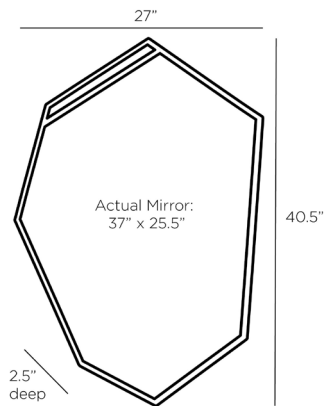

ARTERIO RS

TALLAND MIRROR

WMI08
H: 40.5 IN, W: 27 IN, D: 2.5 IN
Bronze
Contract Suitable As Is

The Talland, with its bold, angular silhouette, is reminiscent of a soldier's shield. Detailed with a contrasting strip of natural bone inlay, the faceted, bronze iron framed mirror cuts a striking reflection. The wall mirror is fitted with a cleat for hanging. Finish will vary.

DIMENSIONS

| | |
|-------------|----------------------|
| Mirror Size | H: 37 IN, W: 25.5 IN |
|-------------|----------------------|

SHIPPING

| | |
|-----------------------|-----------------------------|
| Shipping Requirements | TruckShip |
| Product Weight | 31 LBS |
| Gross Weight 1 | 39.5 LBS |
| Shipping Box 1 | H: 34 IN, L: 9 IN, W: 49 IN |